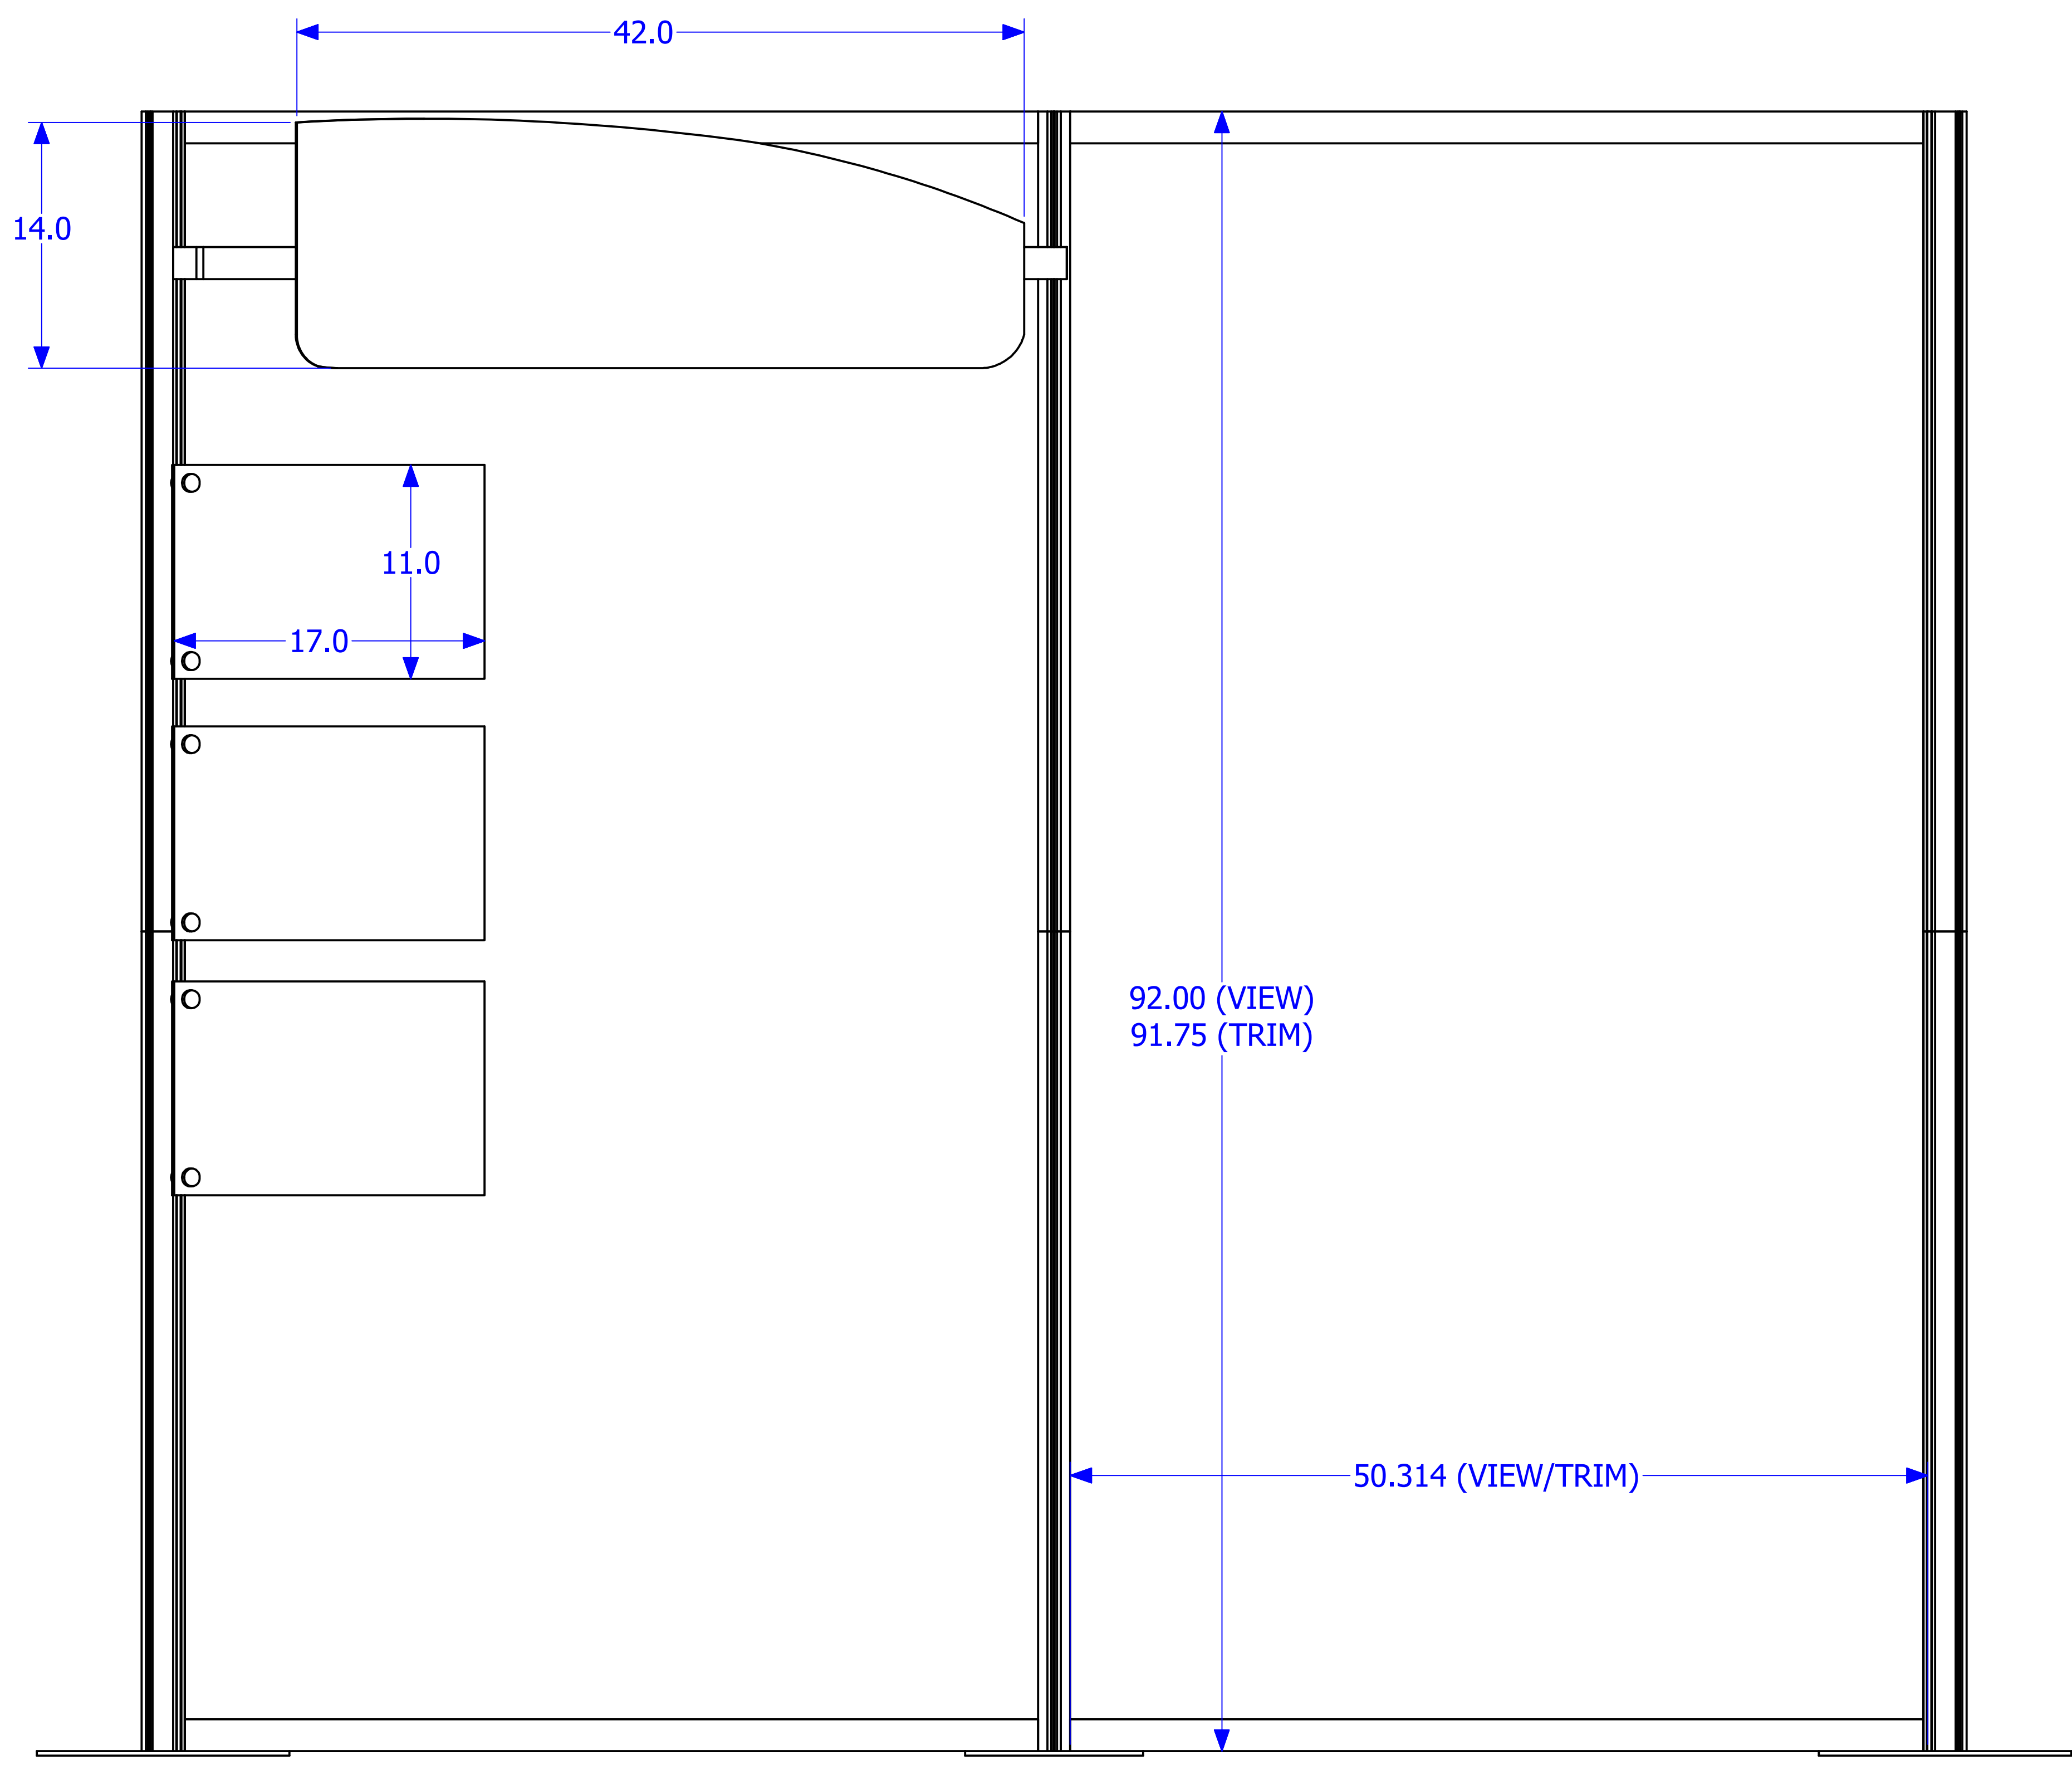

GRAPHIC SPECS

PRODUCT NAME:	ECO-1022 (ZALIA)
MATERIAL:	PARADISE FABRC
VIEWABLE SIZE:	(2) 50.314" x 92"
TRIM SIZE:	(2) 50.314" x 91.75"
MATERIAL:	ECOPOLY/060 RECO
VIEWABLE/TRIM SIZE:	(1) 42" x 14" (3) 17" x 11"
	Mounted to 20"x12" Eco Glass
ESTIMATED GRAPHIC PACKAGE	\$1370 RETAIL
EFFECTIVE DATE:	8/1/2011

**Please use this document for reference only.  
Contact your distributor for final graphic templates per order.**

DRAWN	michaelmccord	7/20/2011	TITLE	
CHECKED			<b>ECO-1022 GRAPHIC SPECS</b>	
QA				
MFG				
APPROVED				
SIZE	D	DWG NO	ECO-1022 (ZALIA) GFX SPECS	REV
SCALE				SHEET 1 OF 1